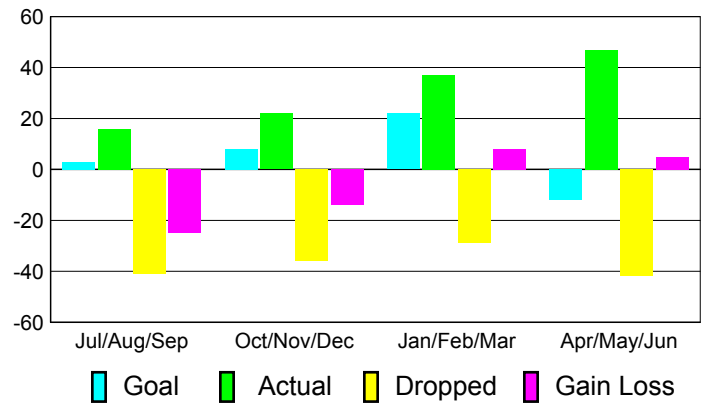

Club Results 2010-2011

Goal, New, Dropped, Gain/Loss

MEMBERSHIP

**Membership Results
2010-2011**

**Membership
2009-2010**

Month	Net Memb Goal	Actual New Memb	Actual Dropped Memb	Gain/Loss of Memb	Gain/Loss of Memb
Jul/Aug/Sep	3	16	-41	-25	5
Oct/Nov/Dec	8	22	-36	-14	1
Jan/Feb/Mar	22	37	-29	8	6
Apr/May/Jun	-12	47	-42	5	9
Totals	21	122	-148	-26	21

Membership Results 2010-2011

Goal, New, Dropped, Gain/Loss

Comparison of Club Gain/Loss

Current Year Compared to the Previous Year

Comparison of Membership Gain/Loss

Current Year Compared to the Previous Year