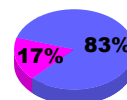

Membership Results 2010-2011

Goal, New, Dropped, Gain/Loss

Comparison of Club Gain/Loss

Current Year Compared to the Previous Year

Comparison of Membership Gain/Loss

Current Year Compared to the Previous Year

YTD Status Quo Clubs 2010-2011

Status Quo Clubs Compared to Status Quo Members

Gender Comparison 2010-2011

Jul/Aug/Sep

Oct/Nov/Dec

Jan/Feb/Mar

Apr/May/Jun

Male