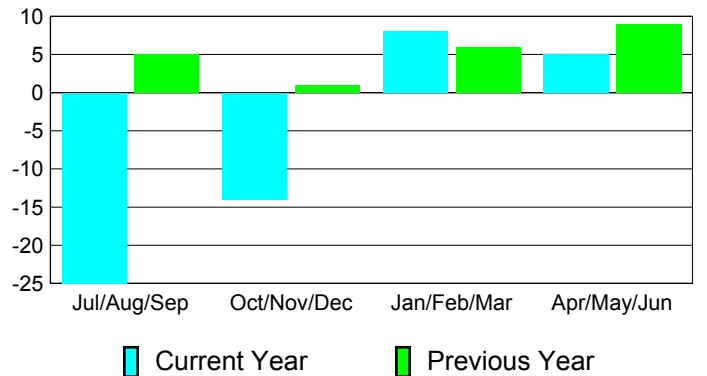

Club Results 2010-2011

Goal, New, Dropped, Gain/Loss

MEMBERSHIP

**Membership Results
2010-2011**

**Membership
2009-2010**

Month	Net Memb Goal	Actual New Memb	Actual Dropped Memb	Gain/Loss of Memb	Gain/Loss of Memb
Jul/Aug/Sep	3	16	-41	-25	5
Oct/Nov/Dec	8	22	-36	-14	1
Jan/Feb/Mar	22	37	-29	8	6
Apr/May/Jun	-12	47	-42	5	9
Totals	21	122	-148	-26	21

Membership Results 2010-2011

Goal, New, Dropped, Gain/Loss

Comparison of Club Gain/Loss

Current Year Compared to the Previous Year

Comparison of Membership Gain/Loss

Current Year Compared to the Previous Year

YTD Status Quo Clubs 2010-2011

Status Quo Clubs Compared to Status Quo Members

Gender Comparison 2010-2011

Jul/Aug/Sep

Oct/Nov/Dec

Jan/Feb/Mar

Apr/May/Jun

Male